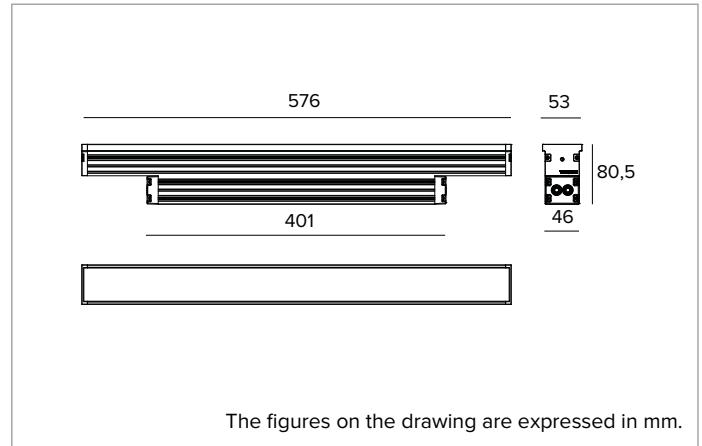

SOURCE

High Power High Efficiency Ra80 linear LED board. Ra90 on request.

Energy efficiency class: D

Nominal power: 24W

Nominal flux: 3440lm

Colour rendering index: 80

Rf: 82.9

Rg: 97

CCT nominal: 3000K

SDCM: 3

Lifetime (L80/B10): >50000h tq +25°C

ILLUMINOTECHNICAL CHARACTERISTICS

Internal optical system composed of a primary cylindrical glass lens, a high reflectance anodised aluminium reflector and an integrated holographic filter. Wall Washer version.

Optic: WALL WASHER

Beam angles: WW

Optical efficiency: 75%

Fixture flux: 2586lm

Luminous efficacy: 92lm/W

Photobiological safety: Compliant with RG1 low risk group

MECHANICAL CHARACTERISTICS

Extruded anodised aluminium 15µ body. Extra clear 5mm thick glass flat screen. The body of the fixture is adjustable and can be installed away from the mounting surface using accessory snap brackets.

Colour and finish: Aluminium

Dimensions: L=576mm

Weight: 2.6Kg

Version: INTEGRATED DRIVER

Degree of protection: IP66,IP67

Mechanical Resistance: IK08

ELECTRICAL CHARACTERISTICS

Integrated driver version. Complete with electronic ON-OFF power supply. Pre-cabled with a 1 metre 3x1mm² H07RN-F cable. Luminaire compliant with EN 60598-2-22 for power supply from a centralised emergency system CPSS (Central Power Supply System), not incorporated in the luminaire - high risk areas excluded. The default power and flux are 100% in AC and 100% in DC.

Fixture Power: 28W

Power supply: 220-240Vac 50/60Hz

Insulation Class: CLASS 1

Type of driver / Control: ON-OFF

Driver included: YES

Class F: YES

SAFE FLICKER: PstLM=<1 and SVM=<0.4 (IEC TR 61547-1 and IEC TR 63158), to ensure a more comfortable and safe light

Ambient temperature: -25°C / +35°C

INSTALLATION

To be completed with stainless steel adjustable brackets.

NOTES

Uses the "Waterblock Smart" technical solution that involves resin coating the connection cables, limiting the risk of humidity reaching the driver or the fixture. 110-277Vac version available on request.

WARRANTY

5 years.

WARNING

Luminaire designed for disposal/recycling at end-of-life. Replaceable (LED only) light source by a professional. Replaceable control gear by a professional.

Due to the technological evolution of the electronic components, the data provided may be updated, and as such, confirmation must be requested during the order process.

Luminous flux and power supply have +/-10% tolerances with respect to the indicated value. tq +25°C (CIE 121).

We reserve the right to make technical changes.

Targetti Sankey S.r.l.
Via Pratese, 164
50145 Firenze - Italy
Tel: +39 055 37911
targetti.com
targetti@targetti.com

CCIAA Firenze
Share Capital:
€ 500.000,00
VAT N. (IT):
01537660480
R.E.A: FI-275656

TARGETTI